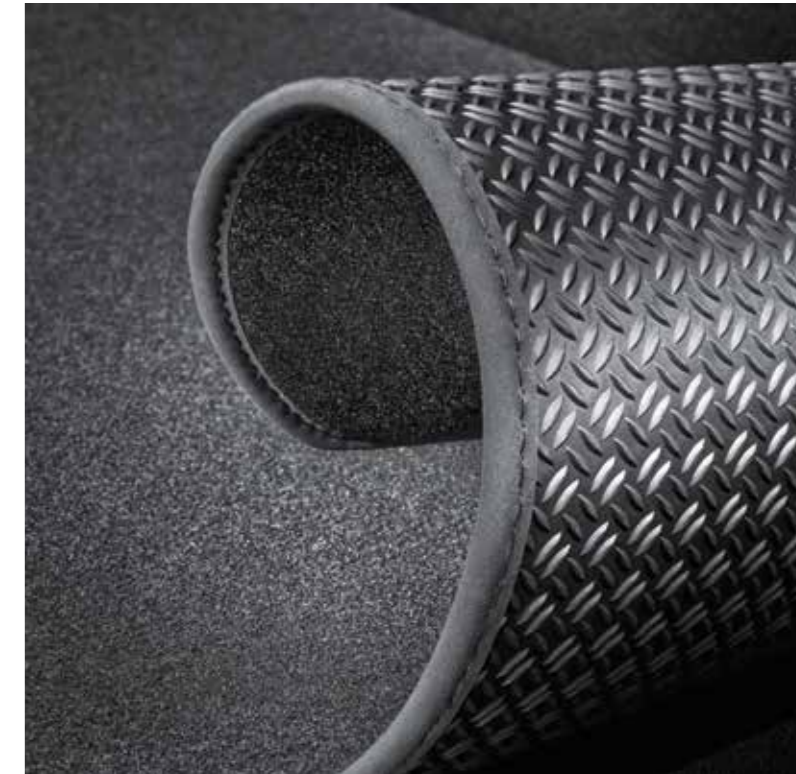

## Trunk mat, reversible

Enjoy double the protection with two flippable surfaces – high-quality velour on one side, and a resilient dirt-resistant finish on the other – to suit the whole range of different transports life brings with it. With press buttons for fixation of the fold-out bumper flap for extra protection.